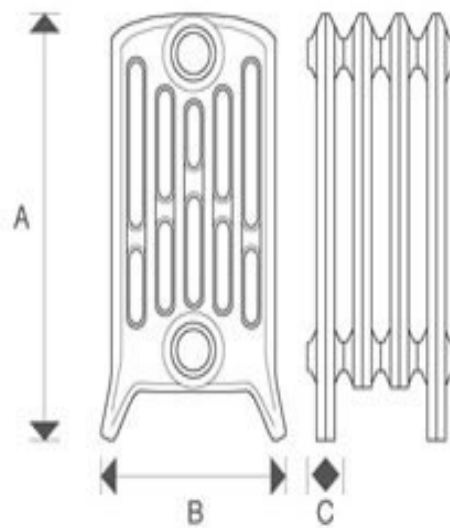

Visit www.craneradiators.com to find your local stockist